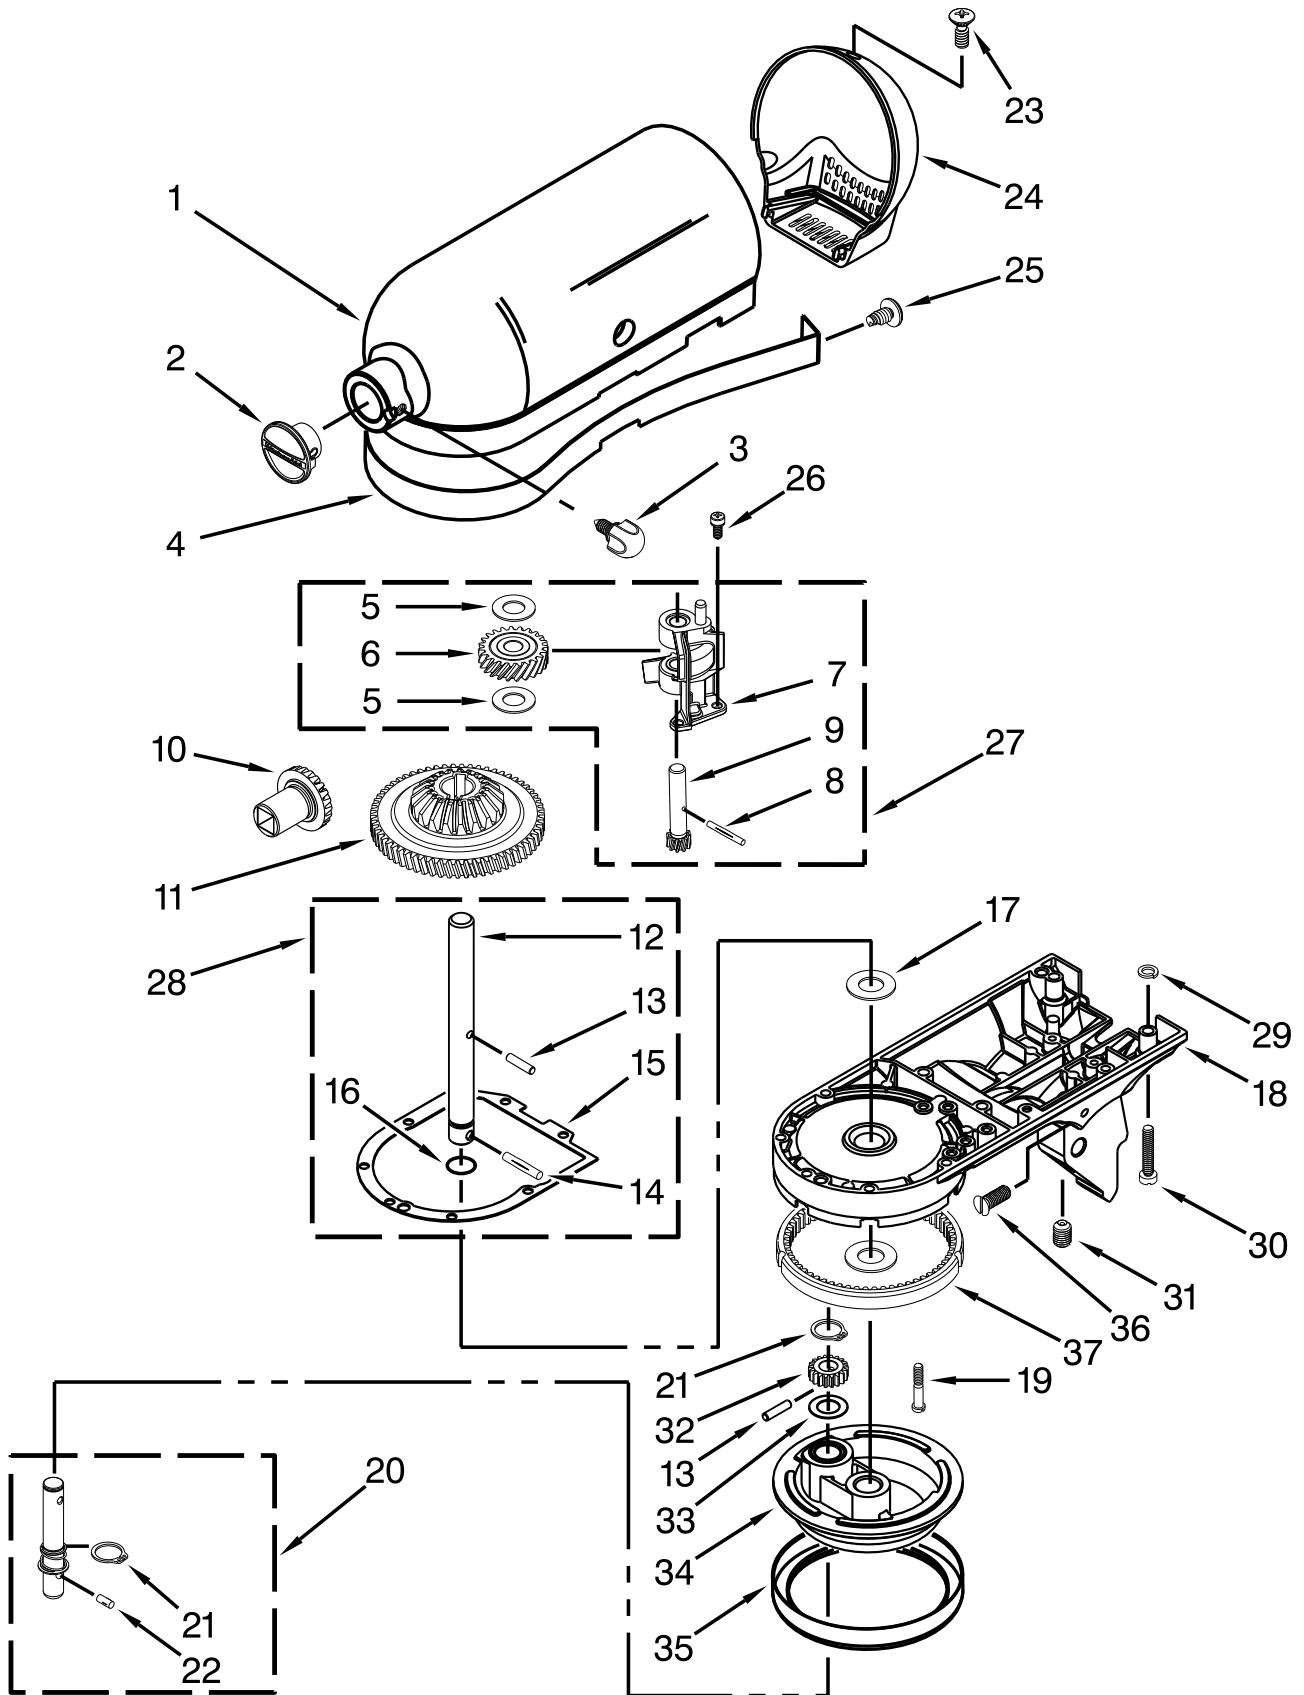

CASE, GEARING AND PLANETARY UNIT

CASE, GEARING AND PLANETARY UNIT

<u>Illus. No.</u>	<u>Part No.</u>	<u>Description</u>	<u>Illus. No.</u>	<u>Part No.</u>	<u>Description</u>	<u>Illus. No.</u>	<u>Part No.</u>	<u>Description</u>
1		Gearcase Motor Housing (Refer to Color Variation Parts Page)	12	240026	Shaft, Vertical Center	26	3400022	Screw
2		Cap, Attachment Hub	13	240018-1	Pin, Agitator Shaft	27	240309-2	Worm Gear Bracket and Gear Assembly
3	242765-2	Chrome Thumb Screw	14	9705443	Pin, Grooved	28	4160474	Shaft, Center Agitator Assembly
4	9709194	Black Band, Trim (Refer to Color Variation Parts Page)	15	4162324	Gasket, Transmission	29	8533914	Washer, Lock
5	W10323373	Washer, Fiber	16	67500-55	"O" Ring	30	9708652	Screw
6	W10112253	Gear, Worm	17	W10323378	Washer	31	3400203	Screw
7	240308	Bracket, Worm Gear and Bearing	18		Lower Gearcase (Refer to Color Variation Parts Page)	32	9703903	Gear, Pinion
8	9705444	Pin, Grooved	19	9708651	Screw	33	9706090	Washer
9	240210-2	Gear, Pinion and Shaft	20	4176067	Shaft, Agitator	34		Planetary (Refer to Color Variation Parts Page)
10	9705130	Gear, Attachment Hub	21	9703438	Ring, Retaining	35	240285	Ring, Planetary Drip (Standard)
11	9709627	Gear, Center Bevel Pinion	22	9704677	Pin, Groove	36	89411	Screw
			23	241877	Screw	37	9703904	Gear, Internal
			24		Cover, End (Refer to Color Variation Parts Page)			
			25	311932	Screw			