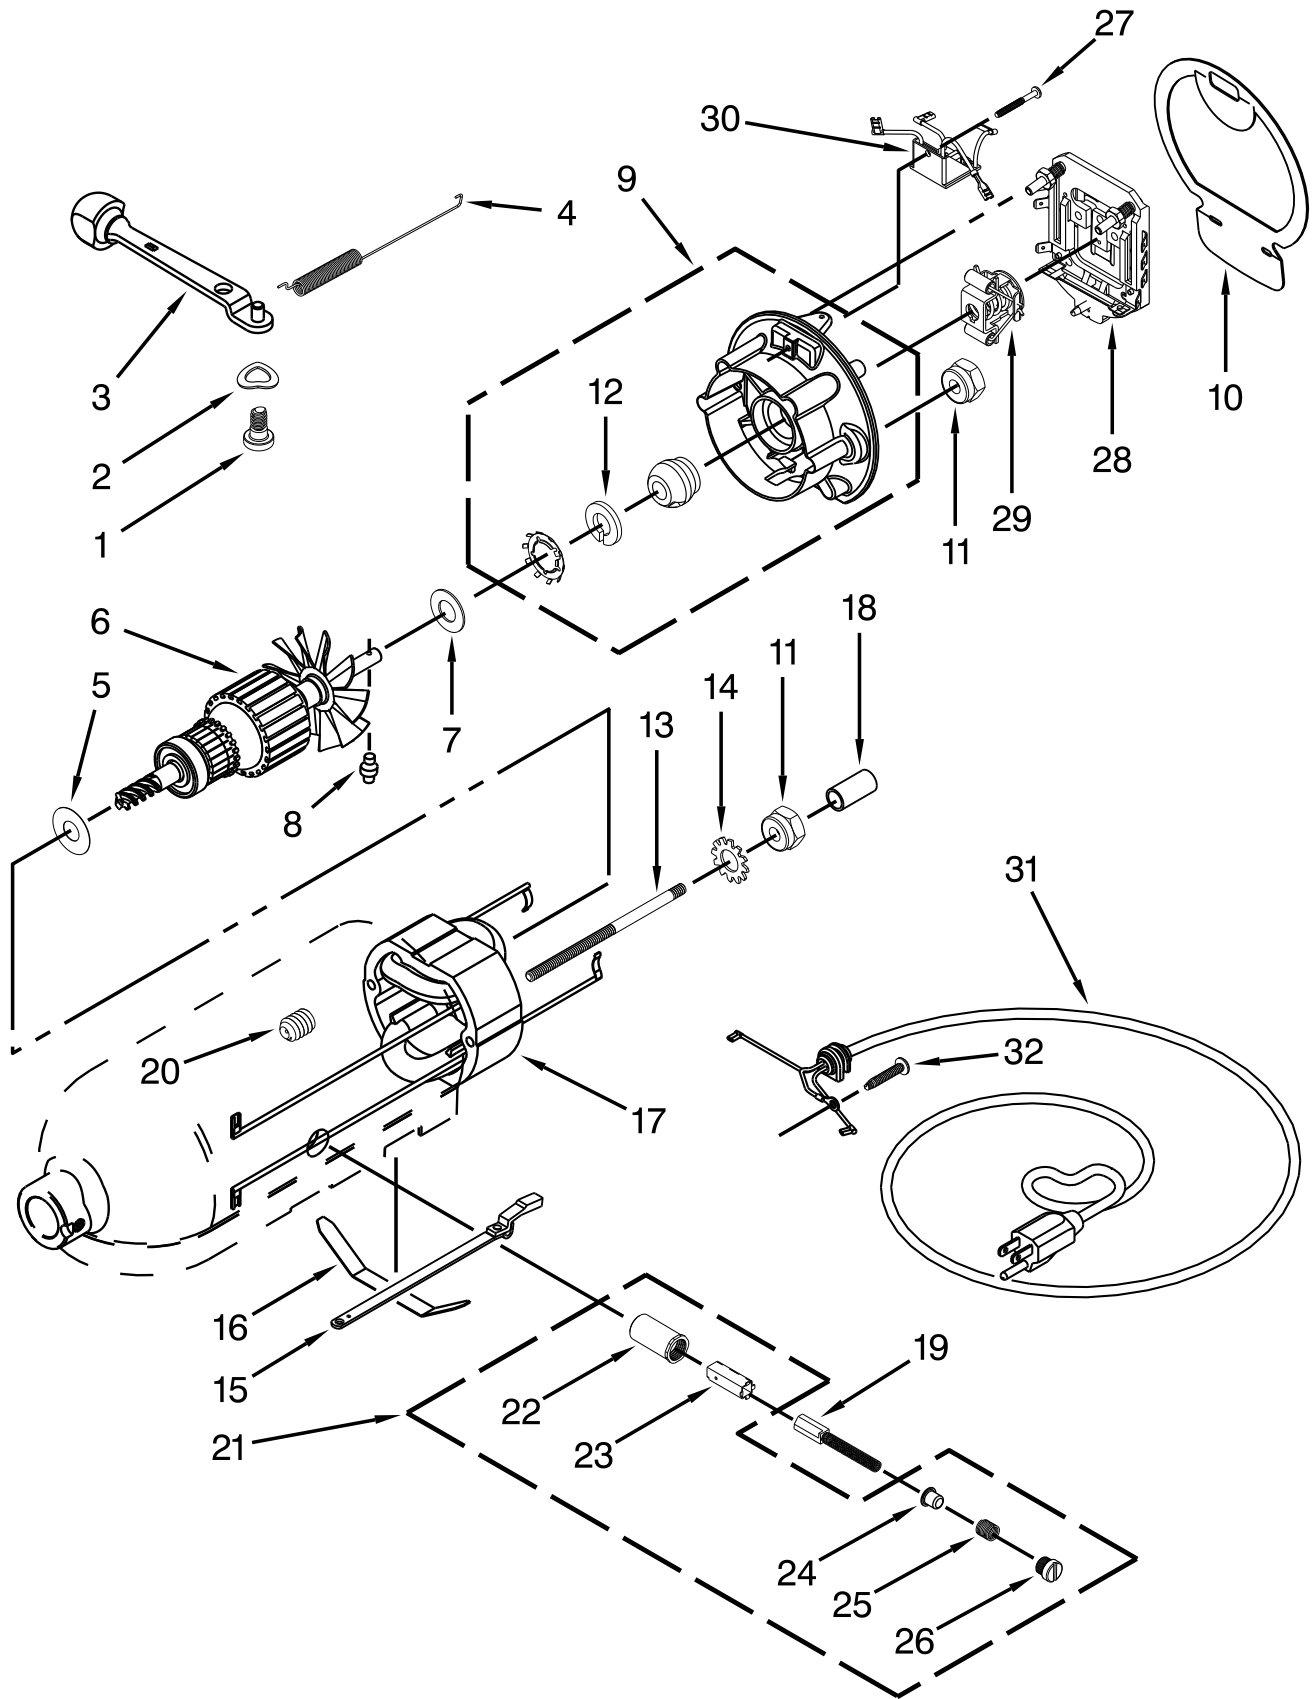

MOTOR AND CONTROL UNIT PARTS

MOTOR AND CONTROL UNIT PARTS

<u>Illus.</u> <u>No.</u>	<u>Part No.</u>	<u>Description</u>	<u>Illus.</u> <u>No.</u>	<u>Part No.</u>	<u>Description</u>	<u>Illus.</u> <u>No.</u>	<u>Part No.</u>	<u>Description</u>
1	110679	Screw	11	W10131078	Nut	24	116286	Spring, Seat-Cap
2	116241	Washer, Spring	12	3180238	Washer, Felt	25	116287	Spring, Cap
3		Lever, Speed Control Assembly	13	240769	Screw, Stator	26		Cap, Brush Holder
	9709276	Black	14	W10068270	Washer, Lock		3184212	Black
	W10615606	Silk Chrome	15	3184176	Link, Speed and Cam Assembly	27	W10068260	Screw
4	3183680	Spring, Control Plate	16	240205	Spring, Flat	28	W10119326	Control Plate Assembly
5	9704324	Washer, Ball Bearing (Front)	17	W10315774	Field Assembly, 120 V	29	W10330804	Governor Assembly
6	W10315777	Armature and Bearing Assembly, 120 Volt	18	4162634	Sleeve, Motor Stud	30	W10325124	Board, Phase Control (120 Volt)
7	W10323376	Washer, Spacing	19	W10380496	Brush, Cap and Spring	31		Cord, Power
8	16998	Stud, Governor Drive	20	9707926	Screw, Set		W10325328	Black
9	3180526	Bearing and Bracket Assembly	21	4162546	Brush Holder Assembly		W10325327	White
10	240775-1	Seal, End	22	3179908	Housing, Brush Holder	32	3184609	Screw
			23	240680	Insert, Brush Holder