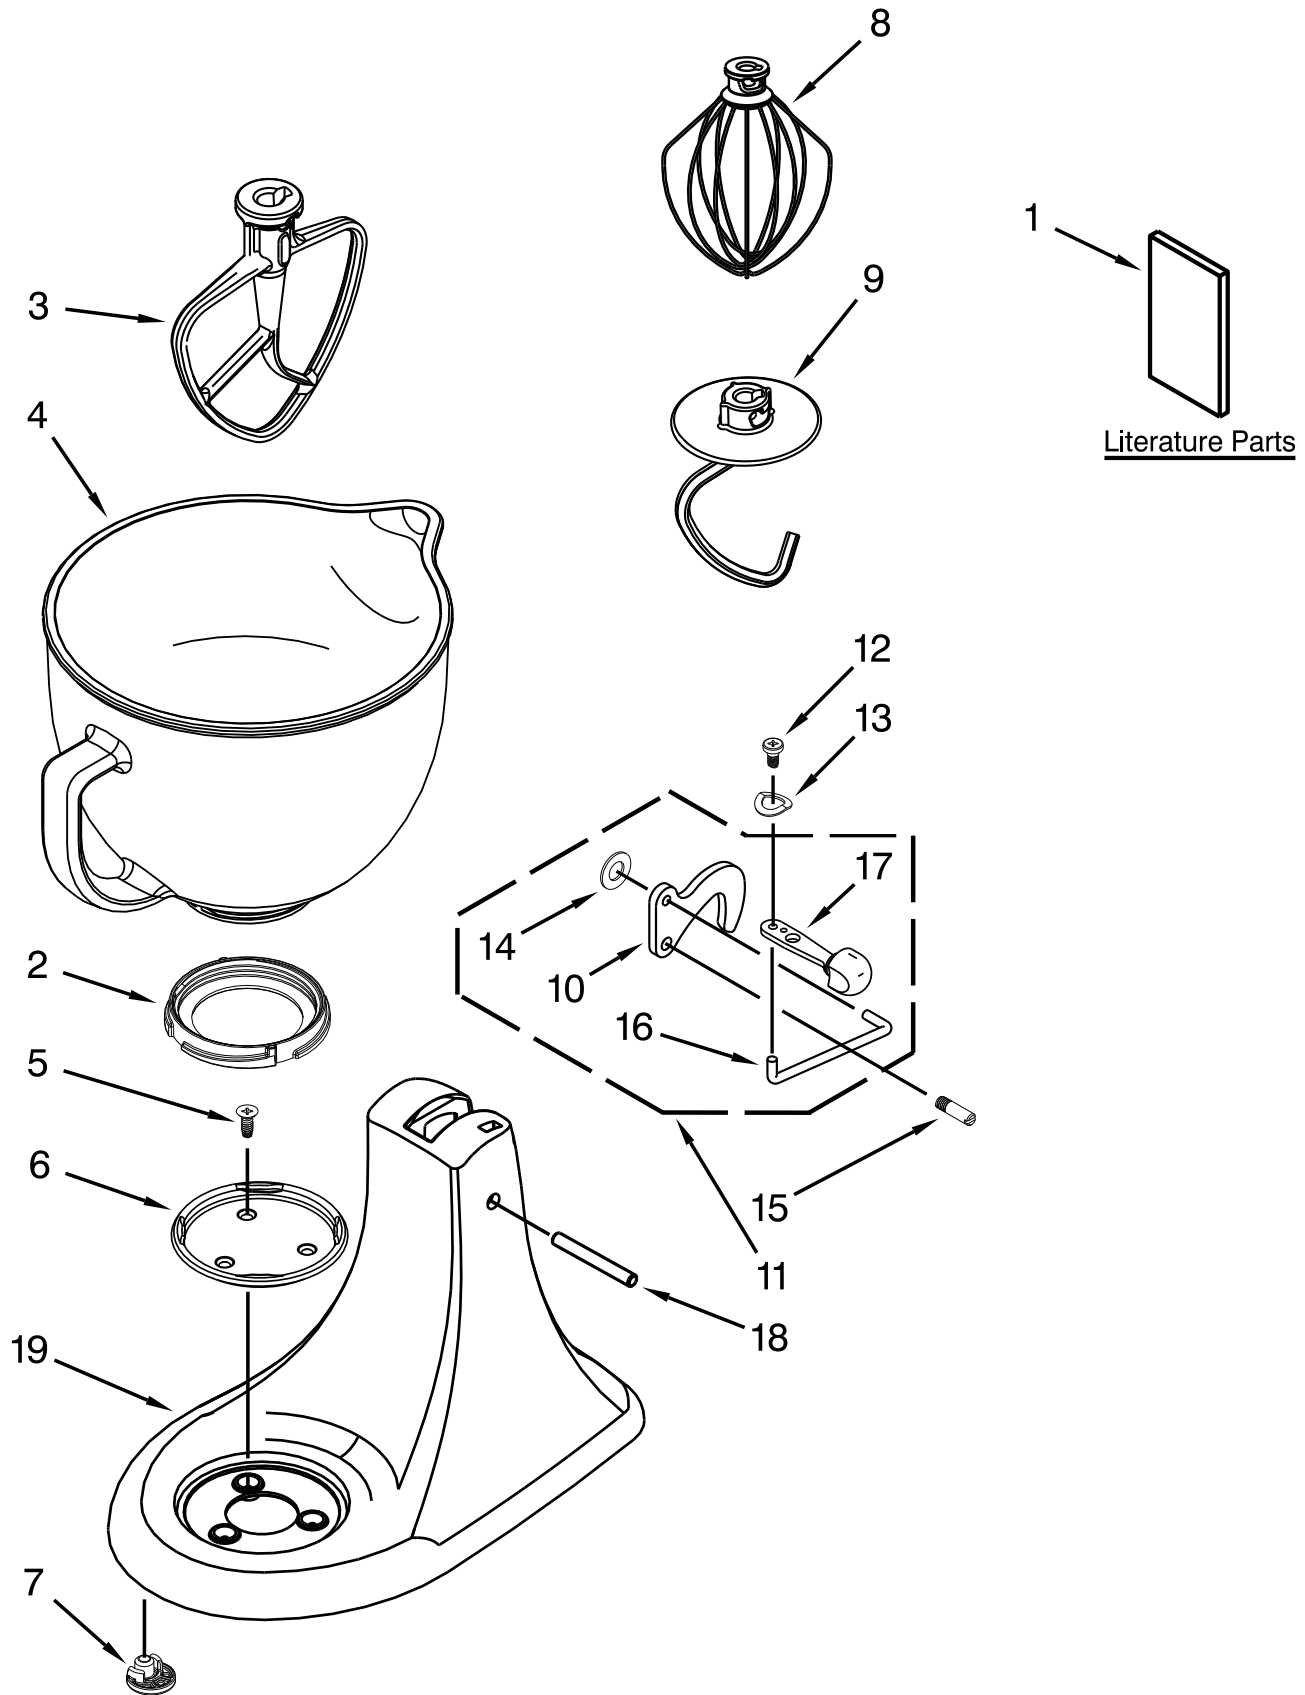

BASE AND PEDESTAL UNIT

BASE AND PEDESTAL UNIT

<u>Illus.</u> <u>No.</u>	<u>Part No.</u>	<u>Description</u>	<u>Illus.</u> <u>No.</u>	<u>Part No.</u>	<u>Description</u>	<u>Illus.</u> <u>No.</u>	<u>Part No.</u>	<u>Description</u>
1		Literature Parts	9	9706626	Hook, Dough (Burnished)	16	24450	Link, Latch
	9709785	Use and Care Guide	10	9709055	Latch	17		Lever, Latch
2	W10220977	Ring, Thread	11		Latch, Link and Lever Assembly		9709280	Black
3	W10635687	Beater, Flat (Burnished)		24452	Black		W10608281	Silk Chrome
4	W10154769	Bowl, Glass 5 Qt. (K5GB)		W10608282	Silk Chrome	18	16910	Pin, Hinge
5	3400020	Screw	12	110679	Screw	19		Pedestal
6	W10191926	Cap, Bowl Screw	13	116241	Washer, Spring			(Refer to Color Variation Parts Page)
7	9709707	Foot	14	8533912	Washer			
8	9704329	Whip, Wire	15	103993	Screw, Latch Bearing