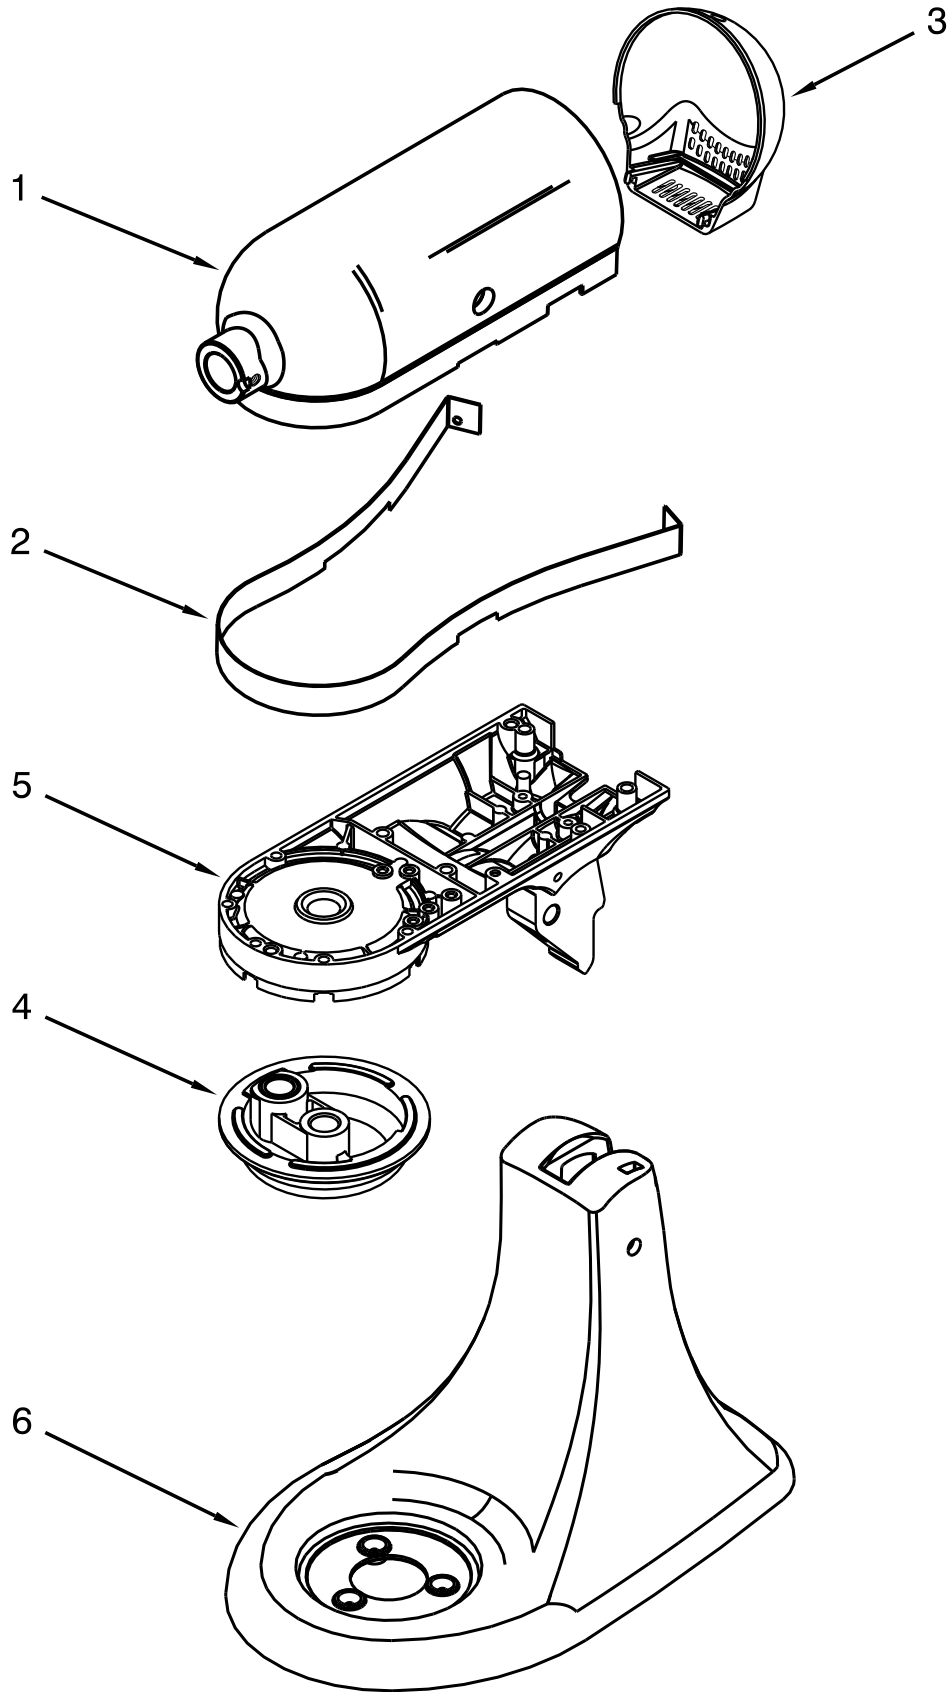

5 QT. STAND MIXER TILT HEAD - GLASS BOWL

MODELS:

KSM155GBCA0 (Candy Apple)
KSM155GBEB0 (Electric Blue)
KSM155GBSR0 (Sugar Pearl Silver)
KSM155GBQC0 (Antique Copper)
KSM155GBRI0 (Raspberry Ice)
KSM155GBTD0 (Truffle Dust)
KSM155GBGD0 (Grenadine)

KSM155GBPBO (Plumberry)
KSM155GBTF0 (Toffee)
KSM155GBUB0 (Blueberry)
KSM155GBAZ0 (Frosted Azure)
KSM155GBFP0 (Frosted Pearl)
KSM155GBSA0 (Sea Glass)

COLOR VARIATION PARTS

COLOR VARIATION PARTS

<u>Illus. No.</u>	<u>Part No.</u>	<u>Description</u>	
1		Motor Housing	
	W10239115	Candy Apple	
	W10342527	Electric Blue	
	W10342528	Sugar Pearl Silver	
	W10392114	Antique Copper	
	W10384420	Raspberry Ice	
	W10539816	Truffle	
	W10572197	Grenadine	
	W10572196	Plumberry	
	W10564355	Toffee	
	W10564354	Blueberry	
	W10607824	Frosted Azure	
	W10477204	Frosted Pearl	
	W10703460	Sea Glass	
	2		Trim Band
		W10342502	Dark Platinum
	3		End Cover
W10239110		Candy Apple	
W10342506		Electric Blue	
W10342507		Sugar Pearl Silver	
W10392106		Antique Copper	
W10384429		Raspberry Ice	
W10539809		Truffle	
W10572184		Grenadine	
W10572183		Plumberry	
W10564337		Toffee	
W10564336		Blueberry	
W10607811		Frosted Azure	
W10477198		Frosted Pearl	
W10703454		Sea Glass	